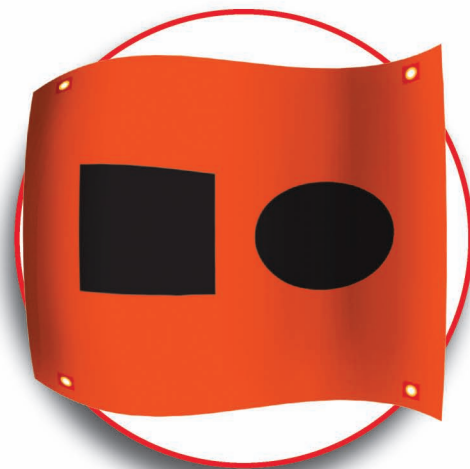

DISTRESS SIGNAL FLAG

APPROVALS

No current approvals listed for this product.

DETAILS

- Made of heavy duty plastic
- Contains 4 nylon ties
- Reinforced grommets
- Opens to 9 square feet
- 2-ply construction
- Color: International Orange

NOTES FOR USE

Attach flag to fishing pole, paddle, antenna, mast or other high point to attract the attention of rescue vessels.

SHIPPING INFO

Distress Signal Flag, carded

Revere Part No.	50-51040-1-CRD
UPC No.	812713010852
Individual Weight	1 lb.
Individual Dimensions	5"L x 10" W x 2" H
Shipping Weight	1 lb.
Shipping Dimensions	5"L x 10" W x 2" H
Case Quantity	1
Country of origin	